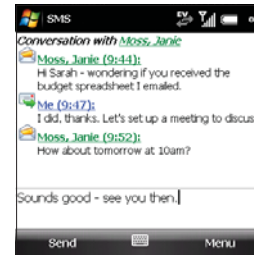

WORK. LIFE. PERFECTLY BALANCED.

Some meetings take place in boardrooms. Others happen in parks or cafés. That's why there's the new Treo™ Pro smartphone by Palm, thoughtfully designed for people who define their workday the way they see fit. You can respond to business and personal email, stay on top of appointments and contacts, and use Wi-Fi or GPS when you're out and about! Thanks to Palm shortcuts, a full keyboard and a large colour touchscreen, the Treo Pro is simply effortless to use. Speaking of uncomplicated, you'll love the design. It's thin and elegant, but still packs plenty of battery power for a life on the go. The Treo Pro. Perfectly balanced.

Messaging