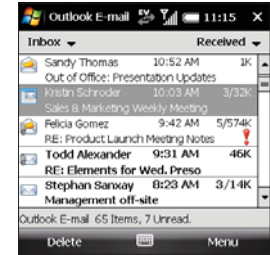

Phone

Email

Messaging

Web

Photos and Videos

GPS Navigation

QUICK FACTS

- Palm shortcuts for the things you do most
- Touchscreen and full keyboard
- Microsoft® Windows Mobile® 6.1 Professional Edition
- Outlook® email with Microsoft® Direct Push Technology and HTML support²
- EvDO Rev A network for mobile wireless broadband speeds³
- High-capacity, removable battery
- Instant-on Wi-Fi button¹
- GPS for navigation and local search¹
- Microsoft® Office Outlook® Mobile for Contacts, Calendar, and Tasks
- Edit native Microsoft® Word and Excel® documents
- Open and view PowerPoint®, PDF, and ZIP files
- Internet Explorer® Mobile 6 with Flash support to see more, do more⁴
- Functions as a high-speed modem for your laptop⁵
- Personal email including Hotmail, Yahoo!, and Gmail⁴
- Chat-style view for SMS⁴
- Windows Media® Player Mobile for audio and video
- 2.0 megapixel camera with video capture